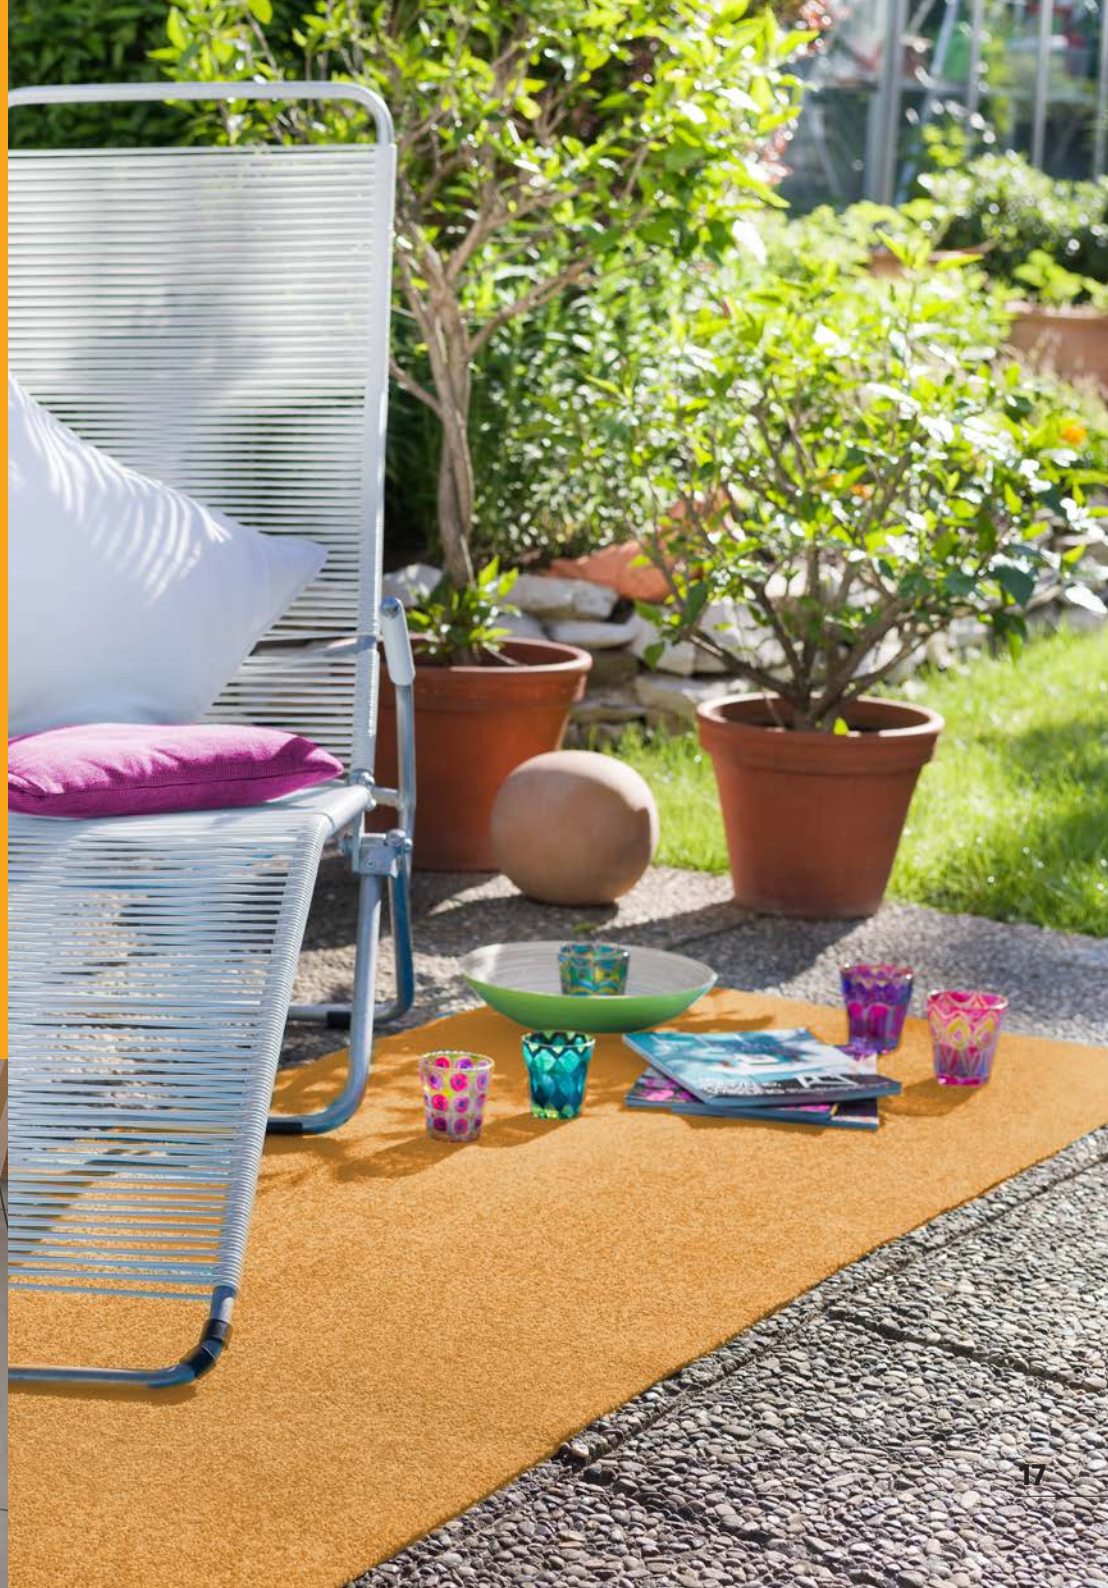

INDIVIDUAL LINE

★★★★★

Floor mats for individualists: the Salonloewe Individual Line

Was it love at first sight but you just can't make your dream Salonloewe floor mat fit no matter what you do? Almost all Design products (except for licensed artwork) and all Uni colours are also available in tailor-made sizes starting from 1 m². Go grab your tape measure!

Des tapis de salon pour les individualistes : La collection Salonloewe Individual

Vous avez eu un coup de foudre, mais malgré vos efforts acharnés le tapis de salon Salonloewe ne rentre tout simplement pas dans l'espace que vous avez ? Presque tous les modèles (à l'exception

des motifs sous licence), Design ou Uni, sont également disponibles sur mesure à partir de 1 m². À vos mètres !

Tappeti per individualisti: La Salonloewe Individual Line

È stato amore a prima vista, ma il tappeto Salonloewe nonostante tutto non c'entra? - Quasi tutti i modelli (tranne i motivi di licenza) e tutte le tonalità monocromatiche sono disponibili, a partire da 1 m², anche in formati personalizzati ... metro in mano e via!